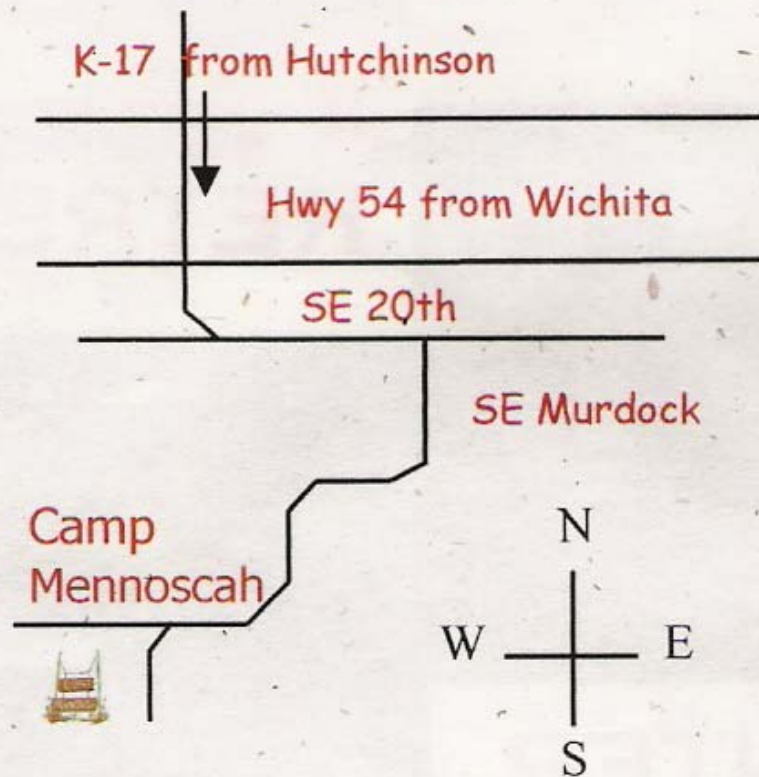

Directions to CAMP MENNOSCAH

Wichita: Take Hwy 54 West to K-17 (Hutch Exit). Turn left; go straight through stop sign across Old Hwy 54. Turn right (south) onto SE Murdock and continue through Murdock on blacktop road until you get to camp sign.

Hutchinson: Take K-17 South about 30 miles and turn right (south) onto SE Murdock and continue through Murdock on blacktop road until you get to camp sign.